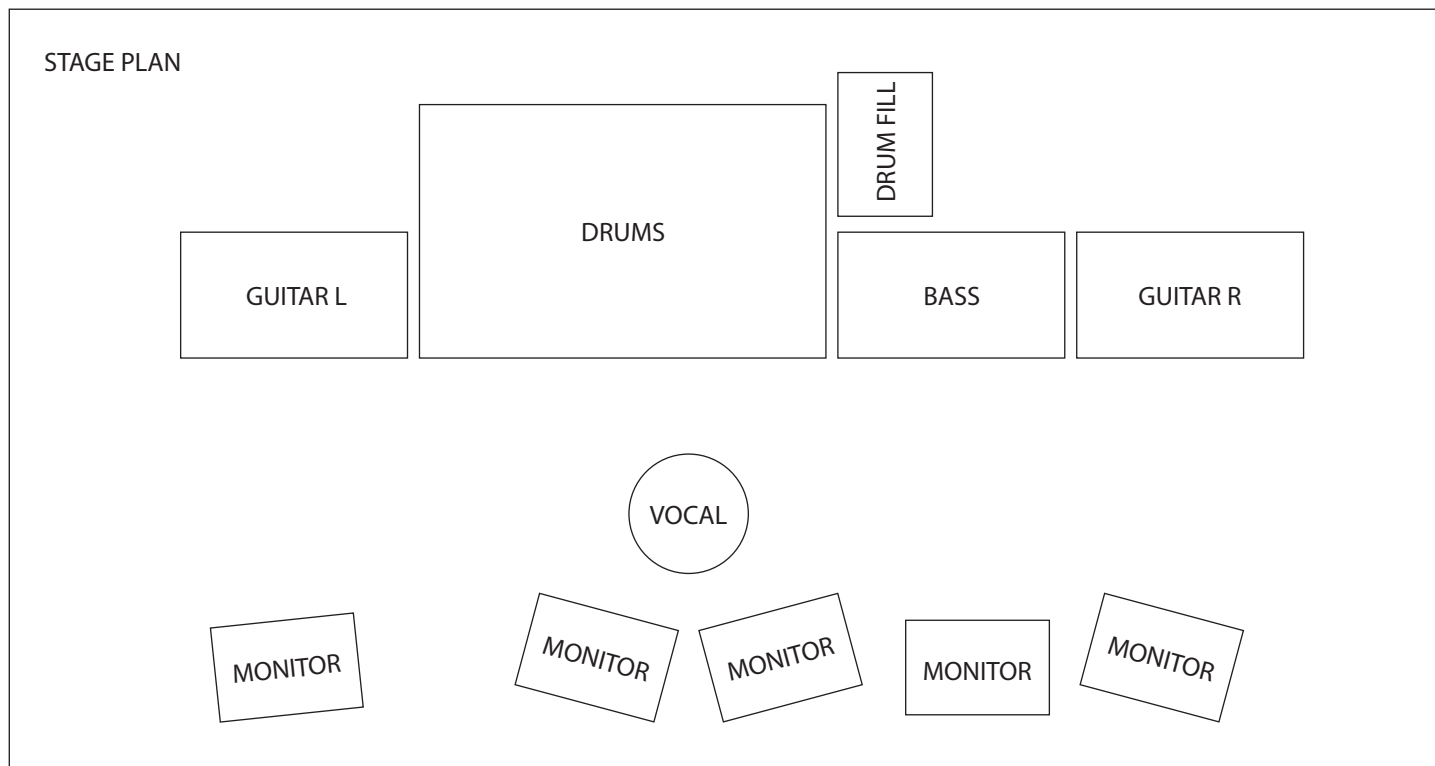

SCARLET · SKIES

TECHNICAL RIDER

Jan 2015

technical: +48 660 530 321

eq	fx	mics	note
1 KICK / (TRIGGER)	COMP / GATE	beta91	
2 KICK (TRIGGER)			DI
3 SNARE TOP	COMP / GATE	sm57	
4 SNARE BOTTOM	COMP / GATE	sm57	
5 TOM 1	GATE	e604	
6 TOM 2	GATE	e604	
7 FLOOR TOM 3	GATE	e604	
8 HH		sm81	
9 RIDE		sm81	
10 OH L		sm81	
11 OH R		sm81	
12 BASS	COMP		DI
13 GUITAR L		sm57	
14 GUITAR R		sm57	
15 VOX	COMP	sm58	